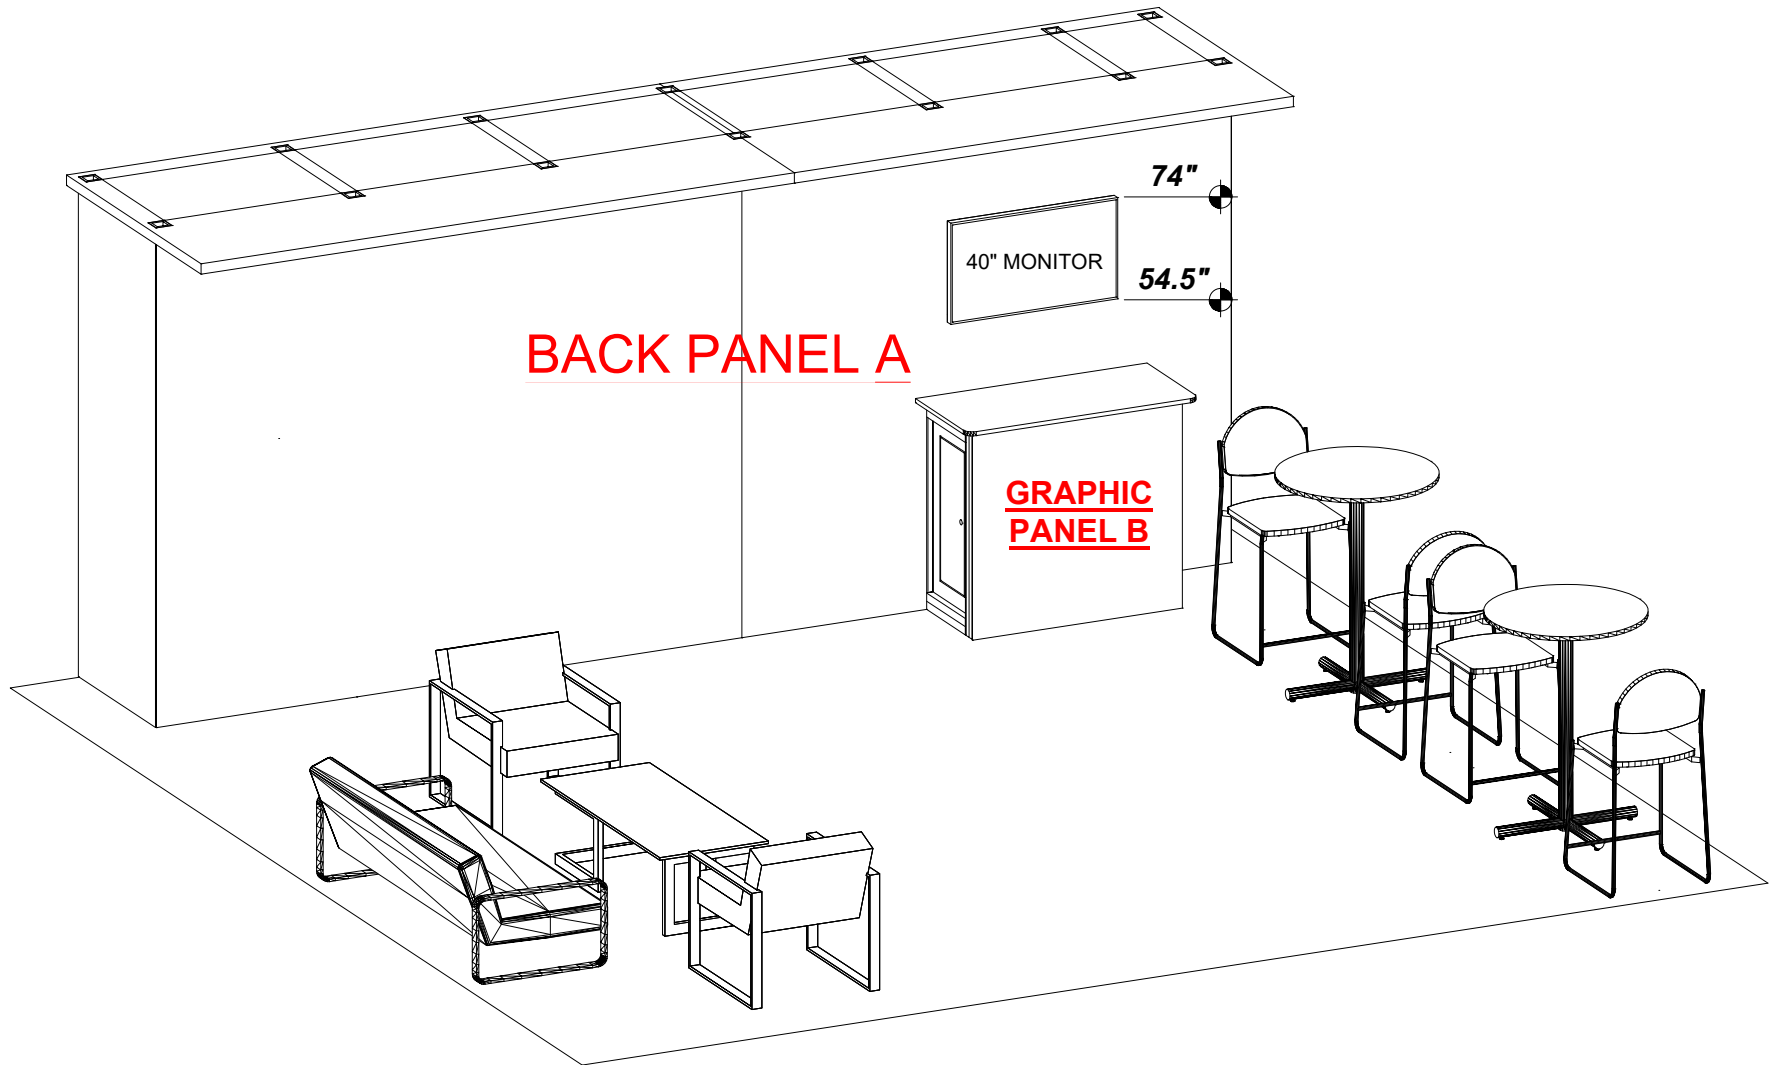

ISOMETRIC VIEW

Art Panels										
#	Qty	Part Number	Color A	Color B	Art	Length	Height	Material	Note	
A	1	PNL_1030-2385	White	White	S	5,525mm	2,385mm	Trovicel	Art	
B	1	PNL_1070-1370	White	White	S	1,079mm	1,020mm	Trovicel	Art	

PLAN VIEW

CARPET SIZE: 20' x 20'