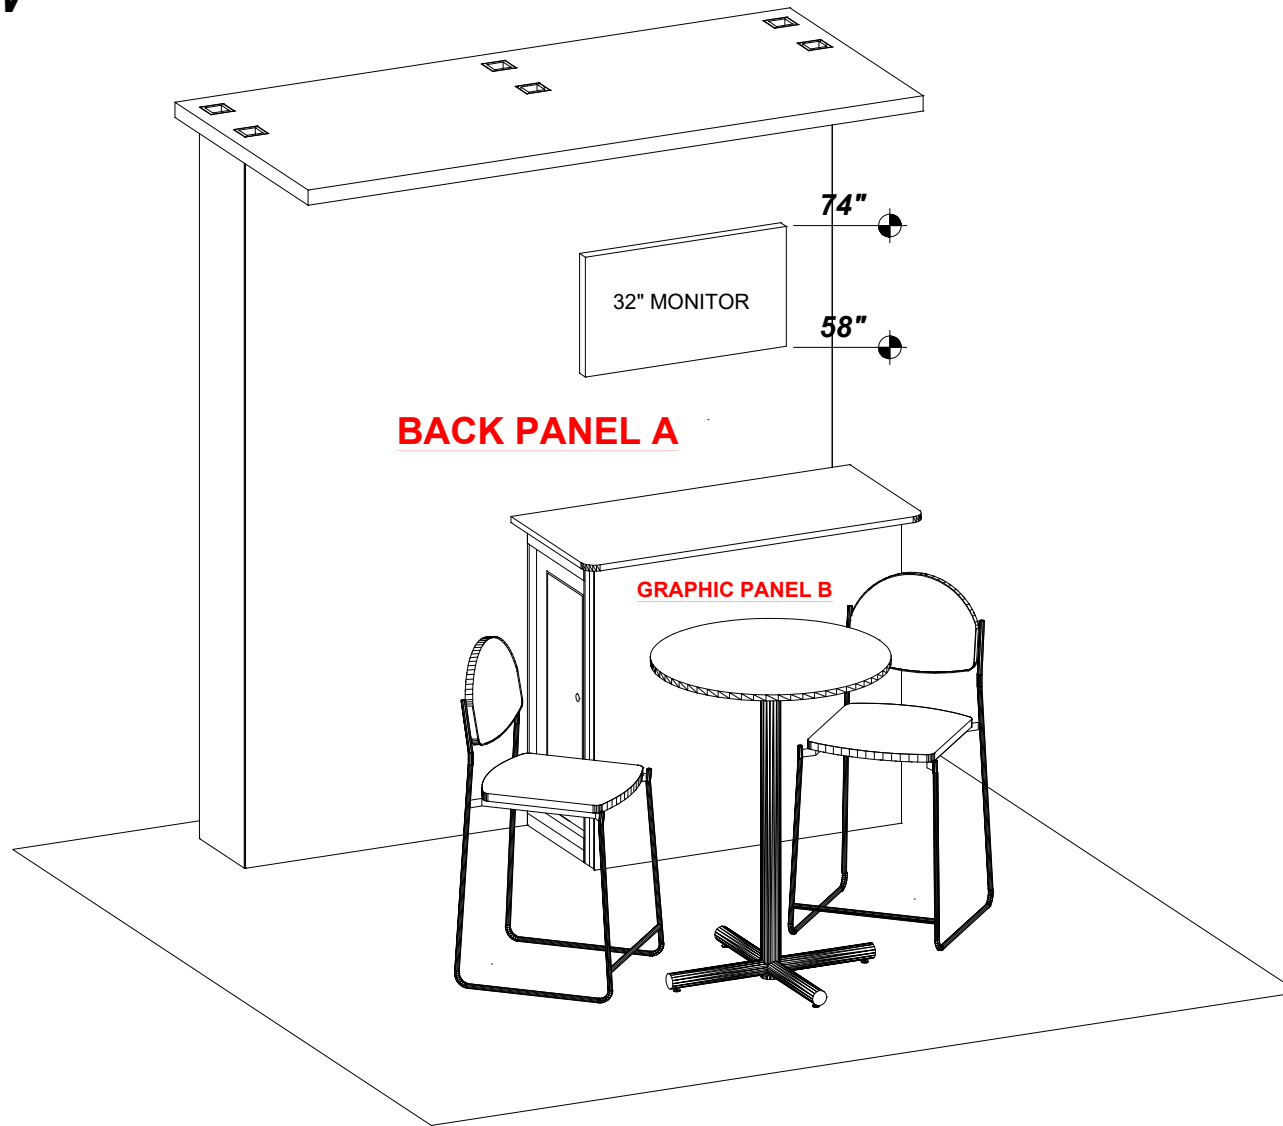

ISOMETRIC VIEW

Art Panels (x22)										
#	Qty	Part Number	Color A	Color B	Art	Length	Height	Material	Note	
A	22	PNL_1070-1370	White	White	S	2,060mm	2,385 mm	Trovicel	Art	
B	22	PNL_1079-1020	White	White	S	1,079mm	1,020mm	Trovicel	Art	

PLAN VIEW

CARPET SIZE: 10' x 10'